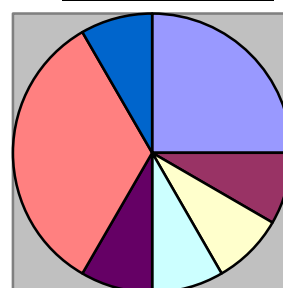

Redditch Borough Council Quarterly Compliment Statistics

July-Sept 2010

There were a total of 70 compliments in the last quarter

PLANNING & REGENERATION, REGULATORY & HOUSING DIRECTORATE

LEISURE, ENVIRONMENT & COMMUNITY DIRECTORATE