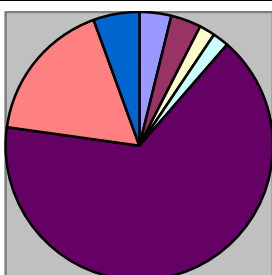

Redditch Borough Council Quarterly Compliment Statistics

July-Sept 2010

There were a total of 70 compliments in the last quarter

PLANNING & REGENERATION, REGULATORY & HOUSING DIRECTORATE

LEISURE, ENVIRONMENT & COMMUNITY DIRECTORATE